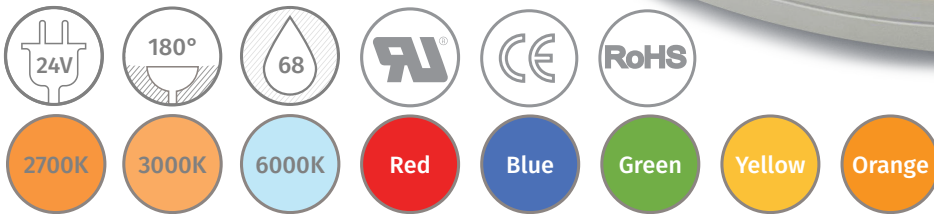

YOGA TWIST Neon

Features

- Can be bent horizontal or vertical
- Flame resistant, solvent resistant, saltwater resistant, UV resistant
- IP68 waterproof rated
- Easy installation
- Can be cut in all directions
- Color-match upon request
- End cap will not require any wiring which makes it easier for onsite installation
- Electrical connections will come from the bottom of the product, allowing you to introduce power and control as needed

Technical Parameters

Item #	Color	LED Qty (pcs/ft)	Min. Cuttable Length	Lm/ft	Lm/W	W/ft	Viewing Angle	Waterproof	Max Single Feed	Max Double Feed
NE-YGTW-W27-24A-180-CL	White 2700K	18	1.31"	117	41	2.92	180	IP68	60 feet	82 feet
NE-YGTW-W3-24A-180-CL	White 3000K	18	1.31"	82	42	2.92	180	IP68	60 feet	82 feet
NE-YGTW-W6-24A-180-CL	White 6000K	18	1.31"	122	43	2.92	180	IP68	60 feet	82 feet
NE-YGTW-RR-24A-180-CL	Red	18	1.31"	28	10	2.92	180	IP68	60 feet	82 feet
NE-YGTW-GG-24A-180-CL	Green	18	1.31"	78	27	2.92	180	IP68	60 feet	82 feet
NE-YGTW-BB-24A-180-CL	Blue	18	1.31"	16	6	2.92	180	IP68	60 feet	82 feet
NE-YGTW-YY-24A-180-CL	Yellow	18	1.31"	30	11	2.92	180	IP68	60 feet	82 feet
NE-YGTW-OO-24A-180-CL	Orange	18	1.31"	20	7	2.92	180	IP68	60 feet	82 feet