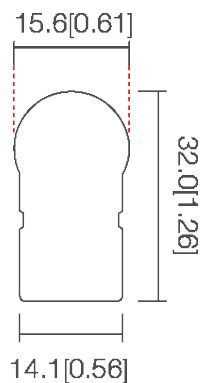

YOGA TWIST Neon

Features

- Can be bent horizontal or vertical
- Flame resistant, solvent resistant, saltwater resistant, UV resistant
- IP68 waterproof rated
- Easy installation
- Can be cut in all directions
- Color-match upon request
- End cap will not require any wiring which makes it easier for onsite installation
- Electrical connections will come from the bottom of the product, allowing you to introduce power and control as needed

Technical Parameters

Item #	Color	LED Qty (pcs/ft)	Min. Cuttable Length	Lm/ft	Lm/W	W/ft	Viewing Angle	Waterproof	Max Single Feed	Max Double Feed
NE-YGTW-W27-24A-180-CL	White 2700K	18	1.31"	117	41	2.92	180	IP68	60 feet	82 feet
NE-YGTW-W3-24A-180-CL	White 3000K	18	1.31"	82	42	2.92	180	IP68	60 feet	82 feet
NE-YGTW-W6-24A-180-CL	White 6000K	18	1.31"	122	43	2.92	180	IP68	60 feet	82 feet
NE-YGTW-RR-24A-180-CL	Red	18	1.31"	28	10	2.92	180	IP68	60 feet	82 feet
NE-YGTW-GG-24A-180-CL	Green	18	1.31"	78	27	2.92	180	IP68	60 feet	82 feet
NE-YGTW-BB-24A-180-CL	Blue	18	1.31"	16	6	2.92	180	IP68	60 feet	82 feet
NE-YGTW-YY-24A-180-CL	Yellow	18	1.31"	30	11	2.92	180	IP68	60 feet	82 feet
NE-YGTW-OO-24A-180-CL	Orange	18	1.31"	20	7	2.92	180	IP68	60 feet	82 feet

Drawing

UNITS: Millimeters [Inches]

Sectional View

Bending Diameter

Top Bending

Side Bending

Note: Power leads each 12"