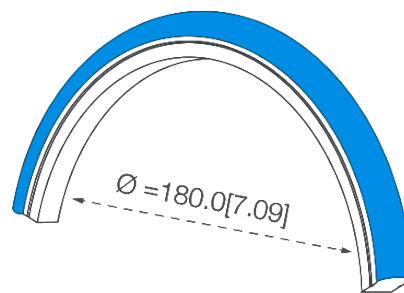

Technical Parameters

Item #	Color	LED Qty (pcs/ft)	Min. Cuttable Length	Lm/ft	Lm/W	W/ft	Viewing Angle	Waterproof	Max Single Feed	Max Double Feed
NE-YGTW-W27-24A-180-CL	White 2700K	18	1.31"	117	41	2.92	180	IP68	60 feet	82 feet
NE-YGTW-W3-24A-180-CL	White 3000K	18	1.31"	82	42	2.92	180	IP68	60 feet	82 feet
NE-YGTW-W6-24A-180-CL	White 6000K	18	1.31"	122	43	2.92	180	IP68	60 feet	82 feet
NE-YGTW-RR-24A-180-CL	Red	18	1.31"	28	10	2.92	180	IP68	60 feet	82 feet
NE-YGTW-GG-24A-180-CL	Green	18	1.31"	78	27	2.92	180	IP68	60 feet	82 feet
NE-YGTW-BB-24A-180-CL	Blue	18	1.31"	16	6	2.92	180	IP68	60 feet	82 feet
NE-YGTW-YY-24A-180-CL	Yellow	18	1.31"	30	11	2.92	180	IP68	60 feet	82 feet
NE-YGTW-OO-24A-180-CL	Orange	18	1.31"	20	7	2.92	180	IP68	60 feet	82 feet

Drawing

UNITS: Millimeters [Inches]

Sectional View

Bending Diameter

Top Bending

Side Bending

Note: Power leads each 12"