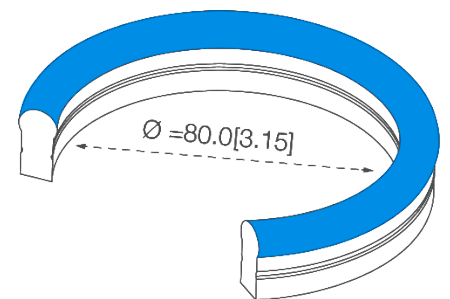

YOGA TWIST Neon

Features

- Can be bent horizontal or vertical
- Flame resistant, solvent resistant, saltwater resistant, UV resistant
- IP68 waterproof rated
- Easy installation
- Can be cut in all directions
- Color-match upon request
- End cap will not require any wiring which makes it easier for onsite installation
- Electrical connections will come from the bottom of the product, allowing you to introduce power and control as needed

Technical Parameters

Item #	Color	LED Qty (pcs/ft)	Min. Cuttable Length	Lm/ft	Lm/W	W/ft	Viewing Angle	Waterproof	Max Single Feed	Max Double Feed
NE-YGTW-W27-24A-180-CL	White 2700K	18	1.31"	117	41	2.92	180	IP68	60 feet	82 feet
NE-YGTW-W3-24A-180-CL	White 3000K	18	1.31"	82	42	2.92	180	IP68	60 feet	82 feet
NE-YGTW-W6-24A-180-CL	White 6000K	18	1.31"	122	43	2.92	180	IP68	60 feet	82 feet
NE-YGTW-RR-24A-180-CL	Red	18	1.31"	28	10	2.92	180	IP68	60 feet	82 feet
NE-YGTW-GG-24A-180-CL	Green	18	1.31"	78	27	2.92	180	IP68	60 feet	82 feet
NE-YGTW-BB-24A-180-CL	Blue	18	1.31"	16	6	2.92	180	IP68	60 feet	82 feet
NE-YGTW-YY-24A-180-CL	Yellow	18	1.31"	30	11	2.92	180	IP68	60 feet	82 feet
NE-YGTW-OO-24A-180-CL	Orange	18	1.31"	20	7	2.92	180	IP68	60 feet	82 feet

Drawing

UNITS: Millimeters [Inches]

Sectional View

Bending Diameter

Top Bending

Side Bending

Note: Power leads each 12"