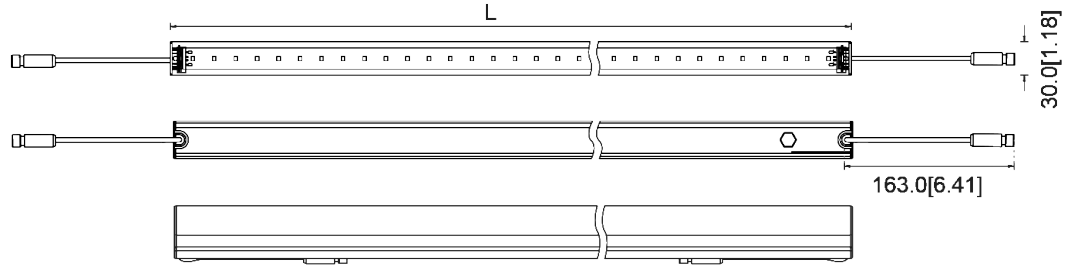

## Technical Parameters

Model Number	Voltage	Beam Angle	IP Rating	Working Temperature	Storage Temperature
RT-EDGE-XX-24-180-X	24 VDC	180°	IP66	-4° ~+122° F	-4° ~+158° F

Reliability Test			
PTC Test	PASS	Room Temperature aging test	PASS
High temperature resistance test	PASS	Waterproof test	PASS
Anti-UV test	PASS	Luminance maintenance test	PASS
Salt spray corrosion test	PASS		

Item #	Light Color	Lm/pcs	Lm/W	Power W/pieces	Size L*W*H (Inches)	Max Runs (pcs)
RT-EDGE-WW-24-180-2	White (6700K)	388	83	4.68	24*1.2*1.65	9
RT-EDGE-WW-24-180-4	White (6700K)	776	83	9.36	48*1.2*1.65	5
RT-EDGE-WW-24-180-6	White (6700K)	1162	83	14	72*1.2*1.65	3
RT-EDGE-WW-24-180-8	White (6700K)	1552	83	18.7	96*1.2*1.65	2
RT-EDGE-RR-24-180-2	Red	89	19	4.68	24*1.2*1.65	9
RT-EDGE-RR-24-180-4	Red	177	19	9.36	48*1.2*1.65	5
RT-EDGE-RR-24-180-6	Red	266	19	14	72*1.2*1.65	3
RT-EDGE-RR-24-180-8	Red	355	19	18.7	96*1.2*1.65	2
RT-EDGE-GG-24-180-2	Green	79	17	4.68	24*1.2*1.65	9
RT-EDGE-GG-24-180-4	Green	159	17	9.36	48*1.2*1.65	5
RT-EDGE-GG-24-180-6	Green	238	17	14	72*1.2*1.65	3
RT-EDGE-GG-24-180-8	Green	318	17	18.7	96*1.2*1.65	2
RT-EDGE-BB-24-180-2	Blue	23.4	5	4.68	24*1.2*1.65	9
RT-EDGE-BB-24-180-4	Blue	46.8	5	9.36	48*1.2*1.65	5
RT-EDGE-BB-24-180-6	Blue	70	5	14	72*1.2*1.65	3
RT-EDGE-BB-24-180-8	Blue	93	5	18.7	96*1.2*1.65	2
RT-EDGE-YY-24-180-2	Yellow	271	58	4.68	24*1.2*1.65	9
RT-EDGE-YY-24-180-4	Yellow	542	58	9.36	48*1.2*1.65	5
RT-EDGE-YY-24-180-6	Yellow	812	58	14	72*1.2*1.65	3
RT-EDGE-YY-24-180-8	Yellow	1084	58	18.7	96*1.2*1.65	2

**Drawing**

**RT-EDGE-XX-24-180-X** UNITS: Millimeters [Inches]

**RT-EDGE-XX-24-180-X Clips** UNITS: Millimeters [Inches]