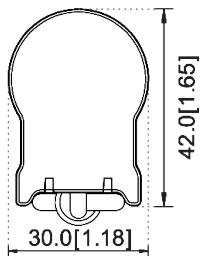

## Technical Parameters

Model Number	Voltage	Beam Angle	IP Rating	Working Temperature	Storage Temperature
RT-EDGE-XX-24-180-X	24 VDC	180°	IP66	-4° ~+122° F	-4° ~+158° F

Reliability Test			
PTC Test	PASS	Room Temperature aging test	PASS
High temperature resistance test	PASS	Waterproof test	PASS
Anti-UV test	PASS	Luminance maintenance test	PASS
Salt spray corrosion test	PASS		

Item #	Light Color	Lm/pcs	Lm/W	Power W/pieces	Size L*W*H (Inches)	Max Runs (pcs)
RT-EDGE-WW-24-180-2	White (6700K)	388	83	4.68	24*1.2*1.65	9
RT-EDGE-WW-24-180-4	White (6700K)	776	83	9.36	48*1.2*1.65	5
RT-EDGE-WW-24-180-6	White (6700K)	1162	83	14	72*1.2*1.65	3
RT-EDGE-WW-24-180-8	White (6700K)	1552	83	18.7	96*1.2*1.65	2
RT-EDGE-RR-24-180-2	Red	89	19	4.68	24*1.2*1.65	9
RT-EDGE-RR-24-180-4	Red	177	19	9.36	48*1.2*1.65	5
RT-EDGE-RR-24-180-6	Red	266	19	14	72*1.2*1.65	3
RT-EDGE-RR-24-180-8	Red	355	19	18.7	96*1.2*1.65	2
RT-EDGE-GG-24-180-2	Green	79	17	4.68	24*1.2*1.65	9
RT-EDGE-GG-24-180-4	Green	159	17	9.36	48*1.2*1.65	5
RT-EDGE-GG-24-180-6	Green	238	17	14	72*1.2*1.65	3
RT-EDGE-GG-24-180-8	Green	318	17	18.7	96*1.2*1.65	2
RT-EDGE-BB-24-180-2	Blue	23.4	5	4.68	24*1.2*1.65	9
RT-EDGE-BB-24-180-4	Blue	46.8	5	9.36	48*1.2*1.65	5
RT-EDGE-BB-24-180-6	Blue	70	5	14	72*1.2*1.65	3
RT-EDGE-BB-24-180-8	Blue	93	5	18.7	96*1.2*1.65	2
RT-EDGE-YY-24-180-2	Yellow	271	58	4.68	24*1.2*1.65	9
RT-EDGE-YY-24-180-4	Yellow	542	58	9.36	48*1.2*1.65	5
RT-EDGE-YY-24-180-6	Yellow	812	58	14	72*1.2*1.65	3
RT-EDGE-YY-24-180-8	Yellow	1084	58	18.7	96*1.2*1.65	2

**Drawing**

**RT-EDGE-XX-24-180-X** UNITS: Millimeters [Inches]

**RT-EDGE-XX-24-180-X Clips** UNITS: Millimeters [Inches]