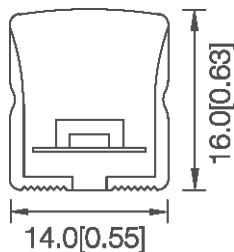

YOGA Core

Features

- IP68 waterproof rated
- 2.92 w/ft power consumption
- Bending diameter of 7.87 inches vertically and 19.69 inches horizontally
- Reinforced power reintroduction on the back of LED strip
- High-strength silicone body with super tensile resistance
- Flame resistant, solvent resistant, salywater resistant, UV resistant

Technical Parameters

Item #	Color	Peak Wave Length	LED Qty (pcs/ft)	Min. Cuttable Length (in)	Lm/ft	Lm/W	W/m	Viewing Angle	Waterproof	Max Single Feed	Max Double Feed
NE-YGCR-W27-24Y-112-XX	White	2700K	29	2.46	137	47	2.92	112	IP68	60 feet	120 feet
NE-YGCR-W3-24Y-112-XX		3000K	29	2.46	147	50	2.92	112	IP68	60 feet	120 feet
NE-YGCR-W35-24Y-112-XX		3500K	29	2.46	150	51	2.92	112	IP68	60 feet	120 feet
NE-YGCR-W4-24Y-112-XX		4000K	29	2.46	154	53	2.92	112	IP68	60 feet	120 feet
NE-YGCR-W5-24Y-112-XX		5000K	29	2.46	145	50	2.92	112	IP68	60 feet	120 feet
NE-YGCR-W6-24Y-112-XX		6000K	29	2.46	157	54	2.92	112	IP68	60 feet	120 feet

**Where Y is bending direction and XX is overall length

Drawing

UNITS: Millimeters [Inches]

Sectional View

Bending Diameter

Top Bending

Side Bending

Note: within 30m, the strip length support customization,
Considering the voltage dropping, the length of the outlet wire should within 1m;