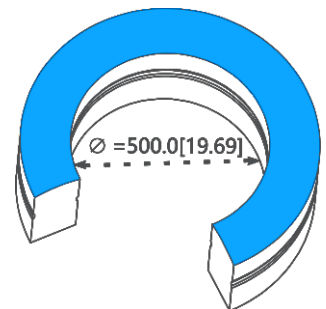

YOGA Core

Features

- IP68 waterproof rated
- 2.92 w/ft power consumption
- Bending diameter of 7.87 inches vertically and 19.69 inches horizontally
- Reinforced power reintroduction on the back of LED strip
- High-strength silicone body with super tensile resistance
- Flame resistant, solvent resistant, salywater resistant, UV resistant

Technical Parameters

Item #	Color	Peak Wave Length	LED Qty (pcs/ft)	Min. Cuttable Length (in)	Lm/ft	Lm/W	W/m	Viewing Angle	Waterproof	Max Single Feed	Max Double Feed
NE-YGCR-W27-24Y-112-XX	White	2700K	29	2.46	137	47	2.92	112	IP68	60 feet	120 feet
NE-YGCR-W3-24Y-112-XX		3000K	29	2.46	147	50	2.92	112	IP68	60 feet	120 feet
NE-YGCR-W35-24Y-112-XX		3500K	29	2.46	150	51	2.92	112	IP68	60 feet	120 feet
NE-YGCR-W4-24Y-112-XX		4000K	29	2.46	154	53	2.92	112	IP68	60 feet	120 feet
NE-YGCR-W5-24Y-112-XX		5000K	29	2.46	145	50	2.92	112	IP68	60 feet	120 feet
NE-YGCR-W6-24Y-112-XX		6000K	29	2.46	157	54	2.92	112	IP68	60 feet	120 feet

**Where Y is bending direction and XX is overall length

Drawing

UNITS: Millimeters [Inches]

Sectional View

Bending Diameter

Top Bending

Side Bending

Note: within 30m, the strip length support customization,
Considering the voltage dropping, the length of the outlet wire should within 1m;