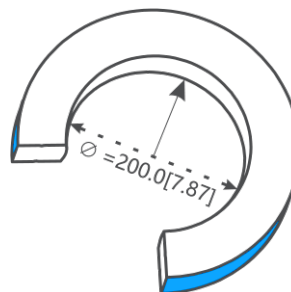

YOGA Core

Features

- IP68 waterproof rated
- 2.92 w/ft power consumption
- Bending diameter of 7.87 inches vertically and 19.69 inches horizontally
- Reinforced power reintroduction on the back of LED strip
- High-strength silicone body with super tensile resistance
- Flame resistant, solvent resistant, salywater resistant, UV resistant

Technical Parameters

Item #	Color	Peak Wave Length	LED Qty (pcs/ft)	Min. Cuttable Length (in)	Lm/ft	Lm/W	W/m	Viewing Angle	Waterproof	Max Single Feed	Max Double Feed
NE-YGCR-W27-24Y-112-XX	White	2700K	29	2.46	137	47	2.92	112	IP68	60 feet	120 feet
NE-YGCR-W3-24Y-112-XX		3000K	29	2.46	147	50	2.92	112	IP68	60 feet	120 feet
NE-YGCR-W35-24Y-112-XX		3500K	29	2.46	150	51	2.92	112	IP68	60 feet	120 feet
NE-YGCR-W4-24Y-112-XX		4000K	29	2.46	154	53	2.92	112	IP68	60 feet	120 feet
NE-YGCR-W5-24Y-112-XX		5000K	29	2.46	145	50	2.92	112	IP68	60 feet	120 feet
NE-YGCR-W6-24Y-112-XX		6000K	29	2.46	157	54	2.92	112	IP68	60 feet	120 feet

**Where Y is bending direction and XX is overall length

Drawing

UNITS: Millimeters [Inches]

Sectional View

Bending Diameter

Top Bending

Side Bending

Note: within 30m, the strip length support customization,
Considering the voltage dropping, the length of the outlet wire should within 1m;