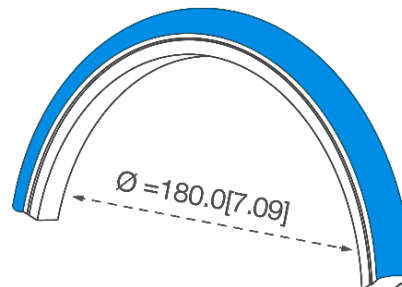

Technical Parameters

Item #	Color	Peak Wave Length	LED Qty (pcs/ft)	Min. Cuttable Length (in)	Lm/ft	Lm/W	W/m	Viewing Angle	Waterproof	Max Single Feed	Max Double Feed
NE-YGMD-W6-24A-180-XX	White	6000K	18	0.5	100	34	2.92	180	IP68	60 feet	120 feet
NE-YGMD-RR-24A-180-XX	Red		18	0.5	3	1	2.92	180	IP68	60 feet	120 feet

*Where XX represents overall length

Drawing

UNITS: Millimeters [Inches]

Sectional View

Bending Diameter

Top Bending

Side Bending