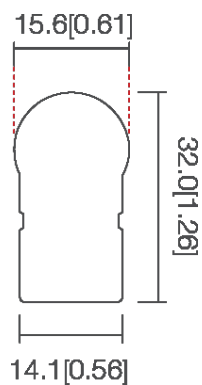

Technical Parameters

Item #	Color	Peak Wave Length	LED Qty (pcs/ft)	Min. Cuttable Length (in)	Lm/ft	Lm/W	W/m	Viewing Angle	Waterproof	Max Single Feed	Max Double Feed
NE-YGMD-W6-24A-180-XX	White	6000K	18	0.5	100	34	2.92	180	IP68	60 feet	120 feet
NE-YGMD-RR-24A-180-XX	Red		18	0.5	3	1	2.92	180	IP68	60 feet	120 feet

*Where XX represents overall length

Drawing

UNITS: Millimeters [Inches]

Sectional View

Bending Diameter

Top Bending

Side Bending